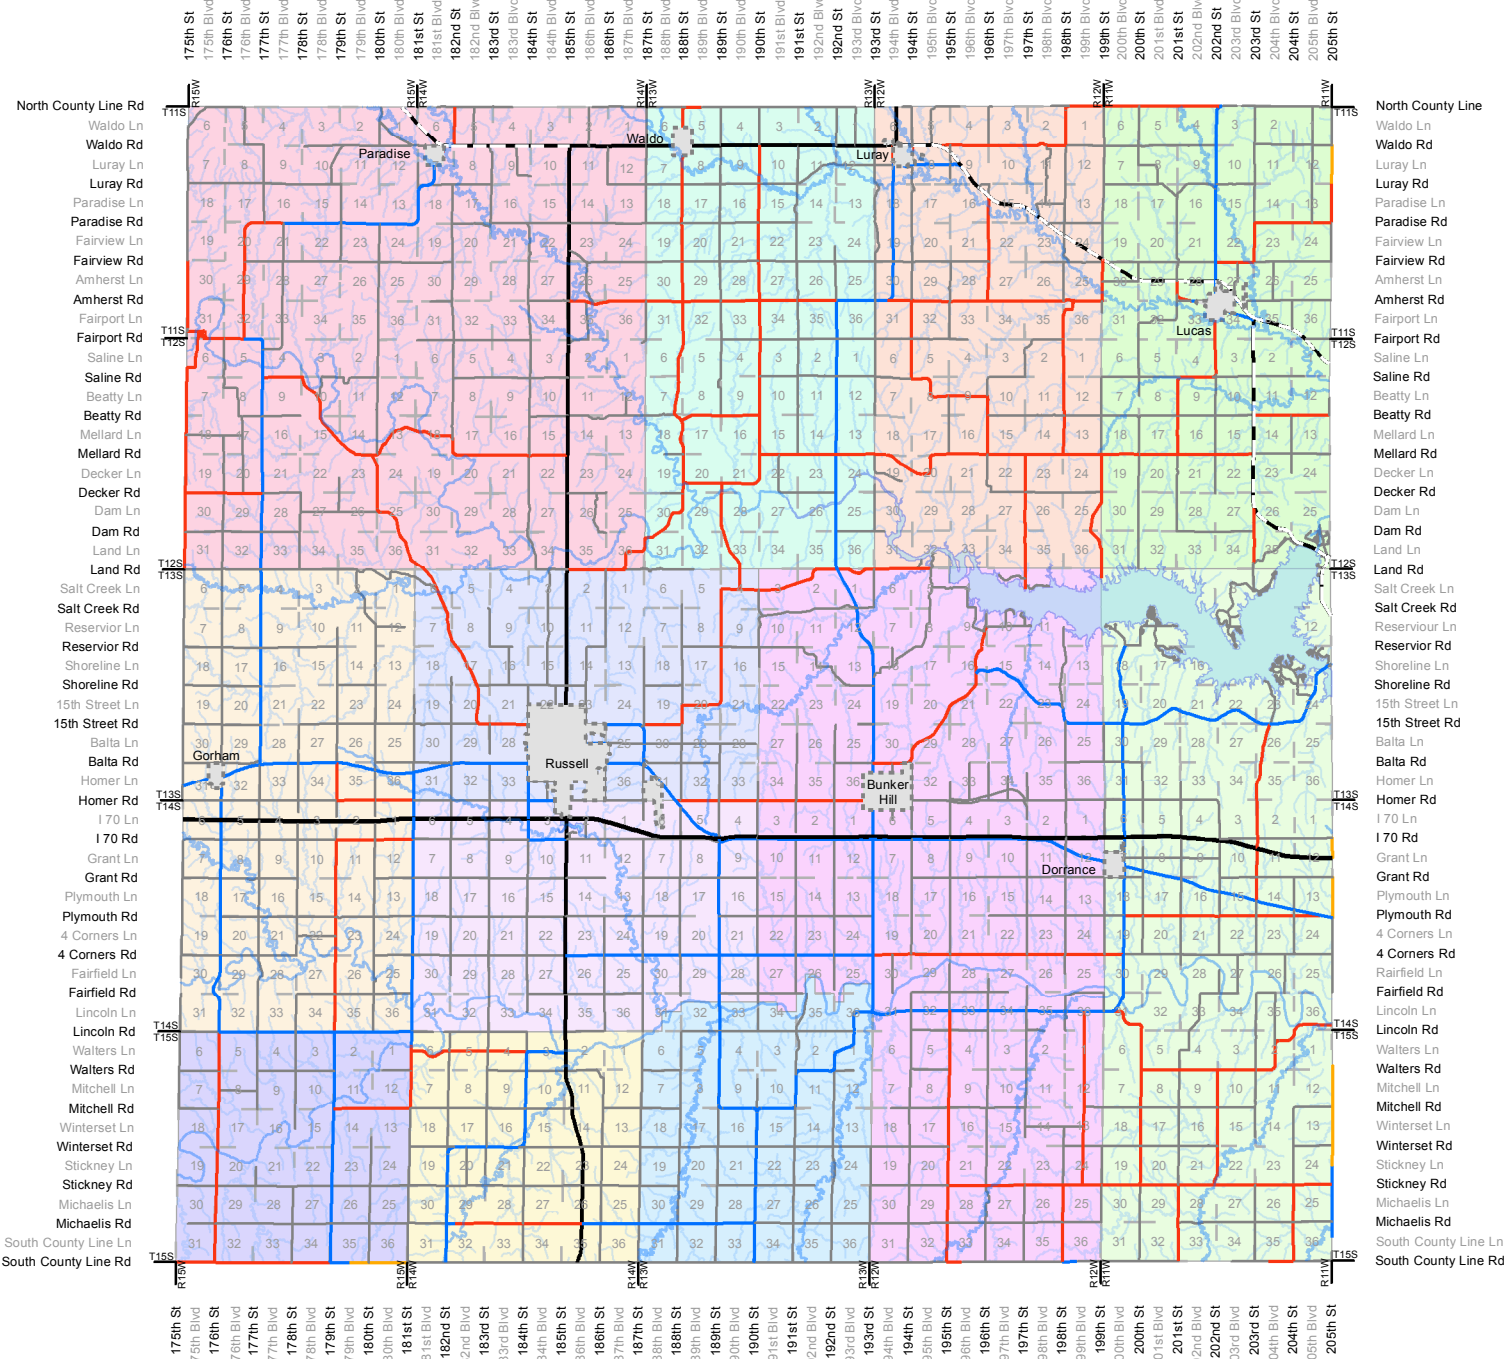

Russell County KS 2016

Legend

- Municipal Boundary
- Fed-St Hwy
- State Hwy
- Asphalt Road
- Gravel Road
- Other Roads
- Adj County Maintained Road
- Flowline
- River
- Lake
- Section Line
- Big Creek Township
- Center Township
- Fairfield Township
- Fairview Township
- Grant Township
- Lincoln Township
- Luray Township
- Paradise Township
- Plymouth Township
- Russell Township
- Waldo Township
- Winterset Township

1 in = 5 miles
1:316,800

Created By Russell County GIS
Created On: 03/01/2016
rscogis@gmail.com
(785) 540-4182