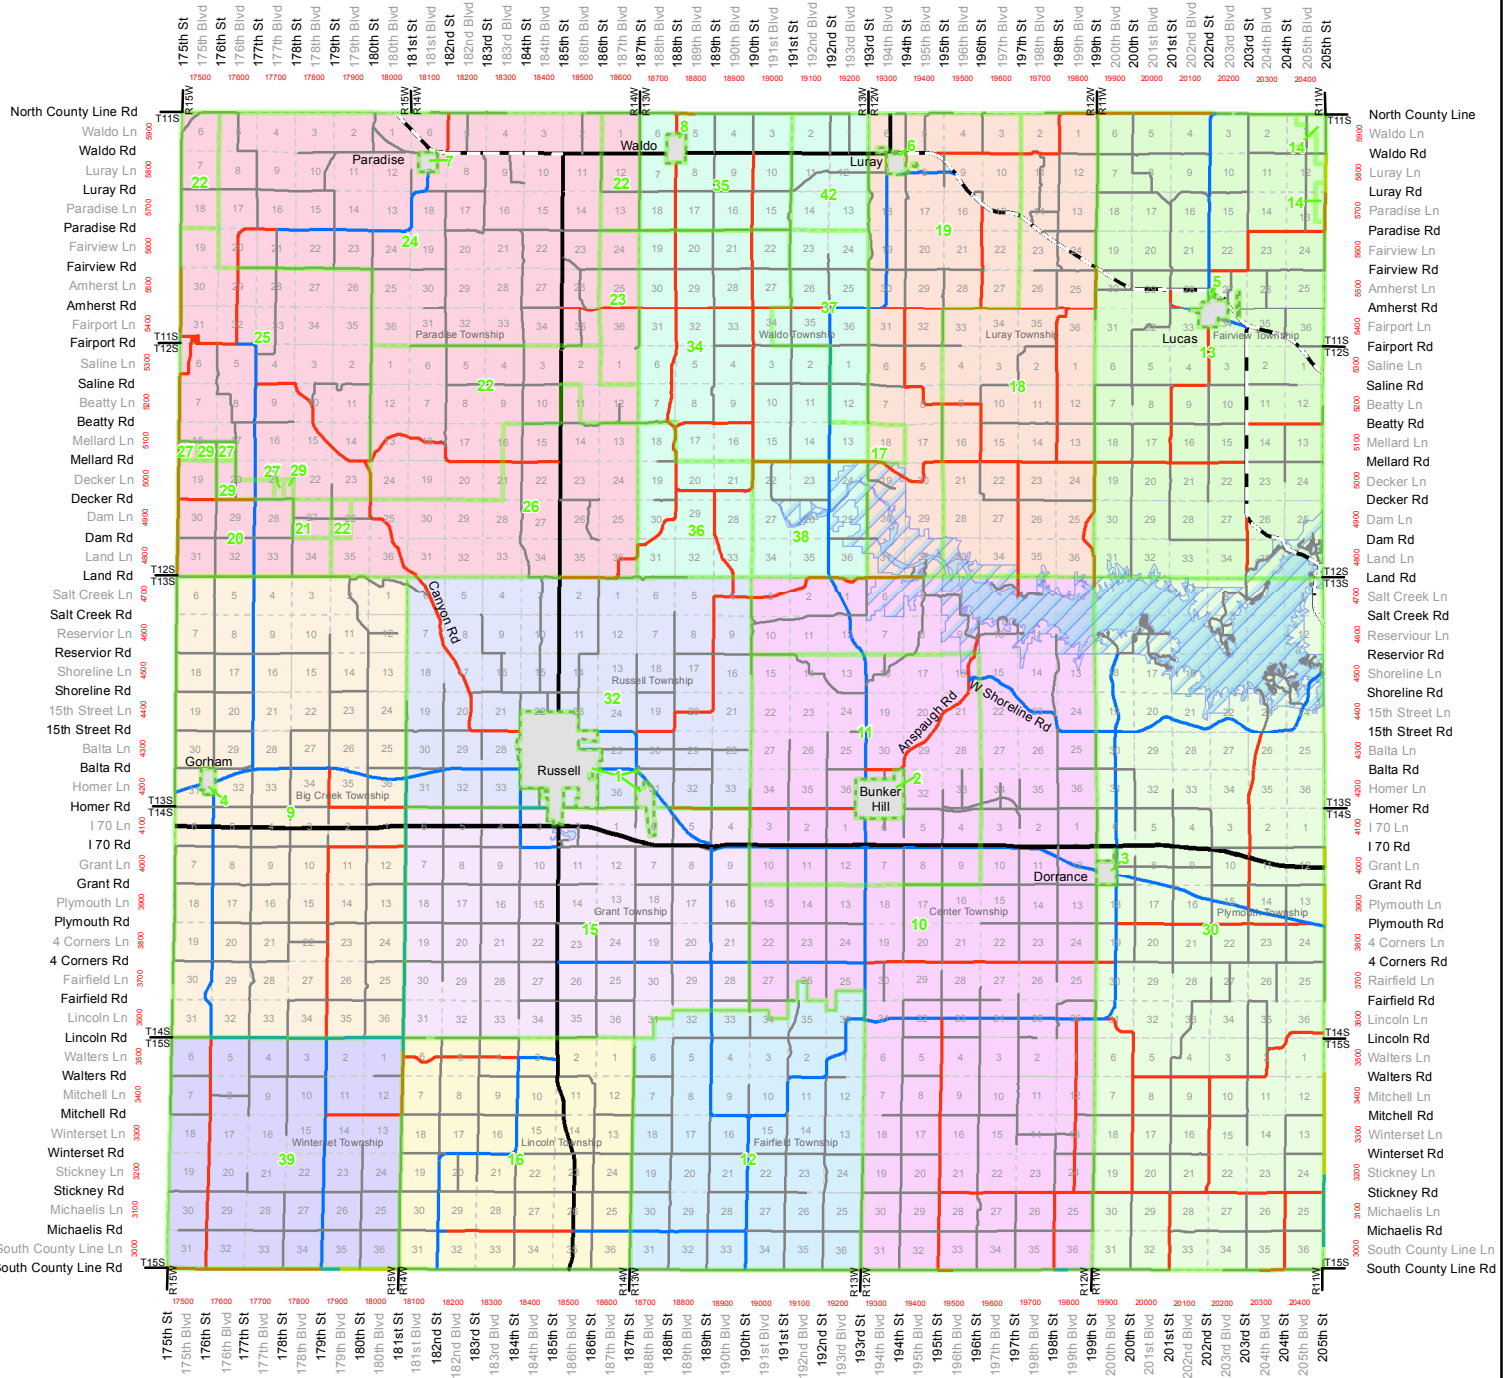

Russell County KS Taxing Units, 2016

Political Townships	Grant Township	Plymouth Township	Fed-St Hwy	Municipal Boundary
Big Creek Township	Lincoln Township	Russell Township	State Hwy	Corps Property
Center Township	Luray Township	Waldo Township	Asphalt Road	Lake
Fairfield Township	Paradise Township	Winterset Township	Gravel Road	Section Line
Fairview Township			Other Roads	Taxing Units
			Adj County Maintained Road	

1 in = 5 miles

Contact: Russell County GIS Dept
 Phone: (785) 650-4212
 Email: rscogis@gmail.com

It is understood that while the Russell County GIS Department has no indication or reason to believe that there are inaccuracies in the information incorporated in this map, Russell County GIS Department personnel make no warranty or representation, either express or implied, with respect to the information or data displayed. Property boundary lines were created for taxation purposes only, and are not intended to be used in place of a legal survey.