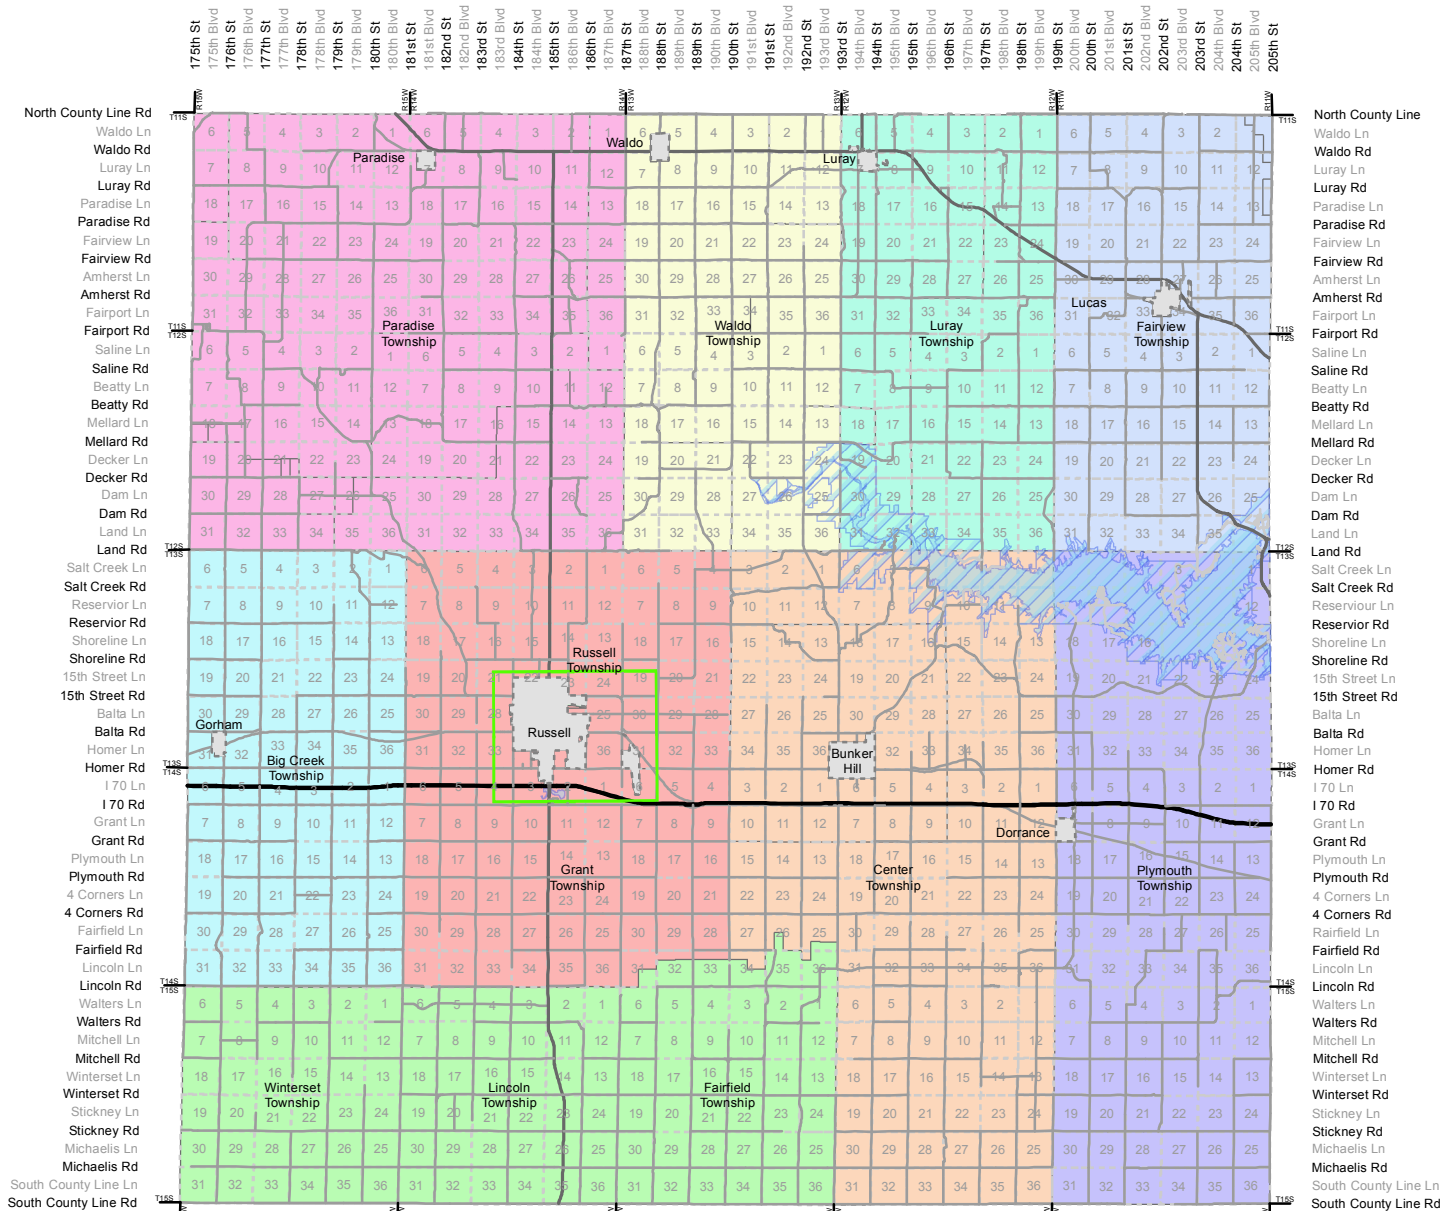

Russell County Polling Precincts, 2016

City of Russell Insert

- Bunker Hill Fire Station
- Dorrance City Building
- Gorham Senior Center
- Lincoln Manor
- Lincoln Township Building
- Lucas Fire Station
- Luray Community Center
- Paradise School Gym
- Parkside Manor
- Russell Reg Hospital Lobby
- South Room of 4-H Building
- Waldo Senior Center
- Municipal Boundary
- Corps Property
- Lake
- Section Line

Voting questions can be answered by the County Clerk's Office.
They can be reached at: (785) 483-4641

It is understood that while the Russell County GIS Department has no indication or reason to believe that there are inaccuracies in the information incorporated in this map, Russell County GIS Department personnel make no warranty or representation, either express or implied, with respect to the information or data displayed. Property boundary lines were created for taxation purposes only, and are not intended to be used in place of a legal survey.

Contact: Russell County GIS Dept
Data Source for Wards: City of Russell
(785) 650-4212
rscogis@gmail.com
Created 3/17/16