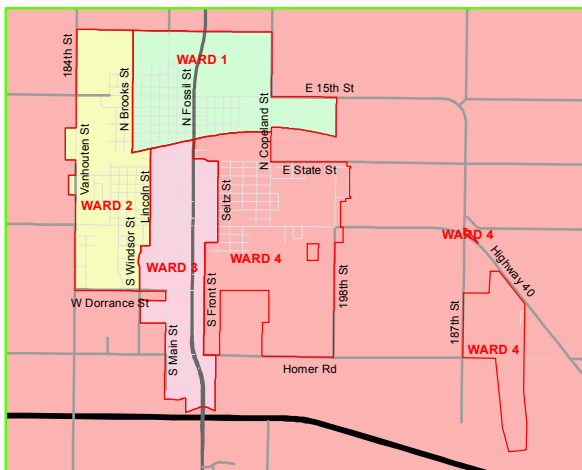

Russell County Polling Precincts, 2016

City of Russell Insert

- Bunker Hill Fire Station
- Dorrance City Building
- Gorham Senior Center
- Lincoln Manor
- Lincoln Township Building
- Lucas Fire Station
- Luray Community Center
- Paradise School Gym
- Parkside Manor
- Russell Reg Hospital Lobby
- South Room of 4-H Building
- Waldo Senior Center
- Municipal Boundary
- Corps Property
- Lake
- Section Line