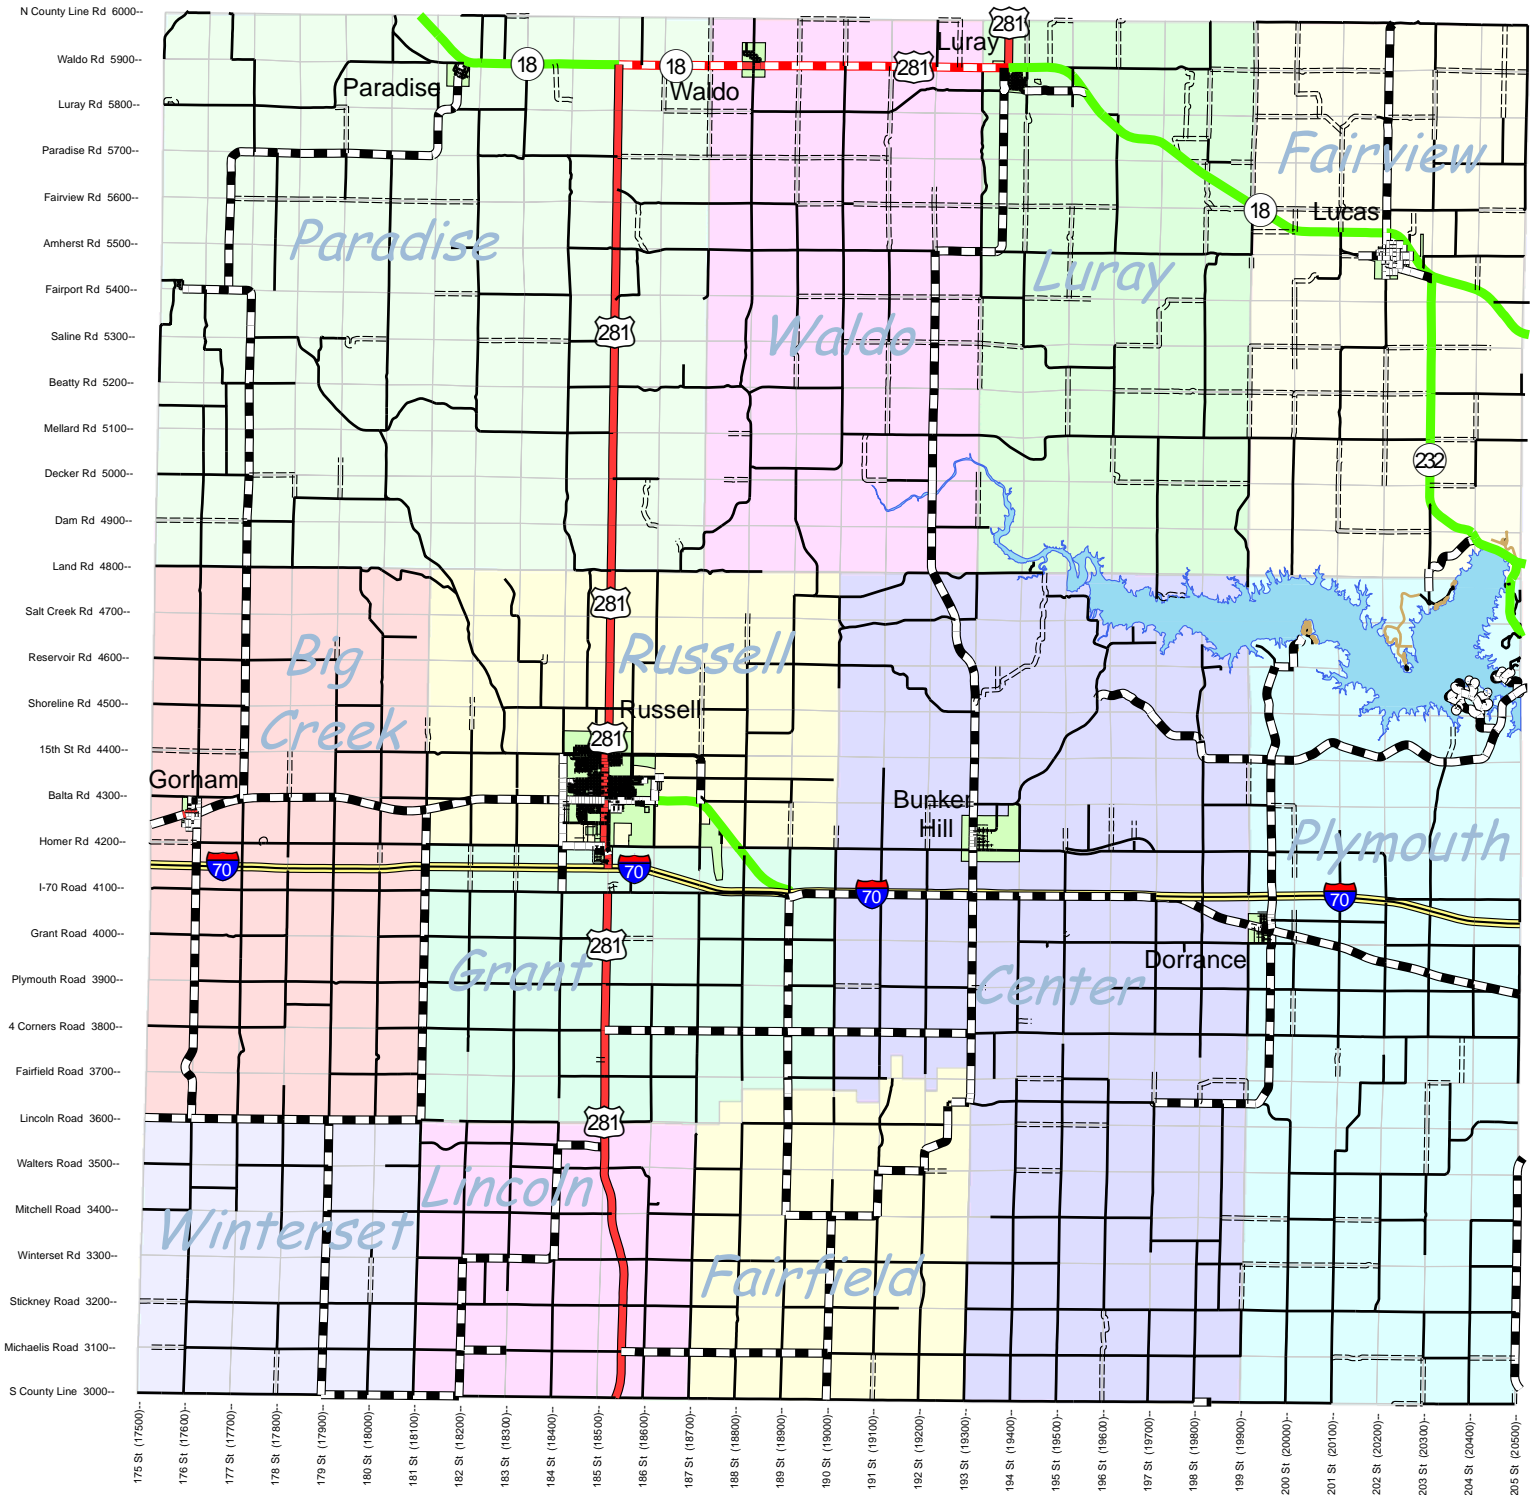

Russell County, Kansas

Roads

- ACCESS RD
- IMPROVED RD
- STATE HIGHWAY
- BLACKTOP
- INTERSTATE
- UNIMPROVED RD
- FEDERAL HIGHWAY
- LAKE RD
- Section Lines
- FEDERAL-STATE HWY
- PAVED RD