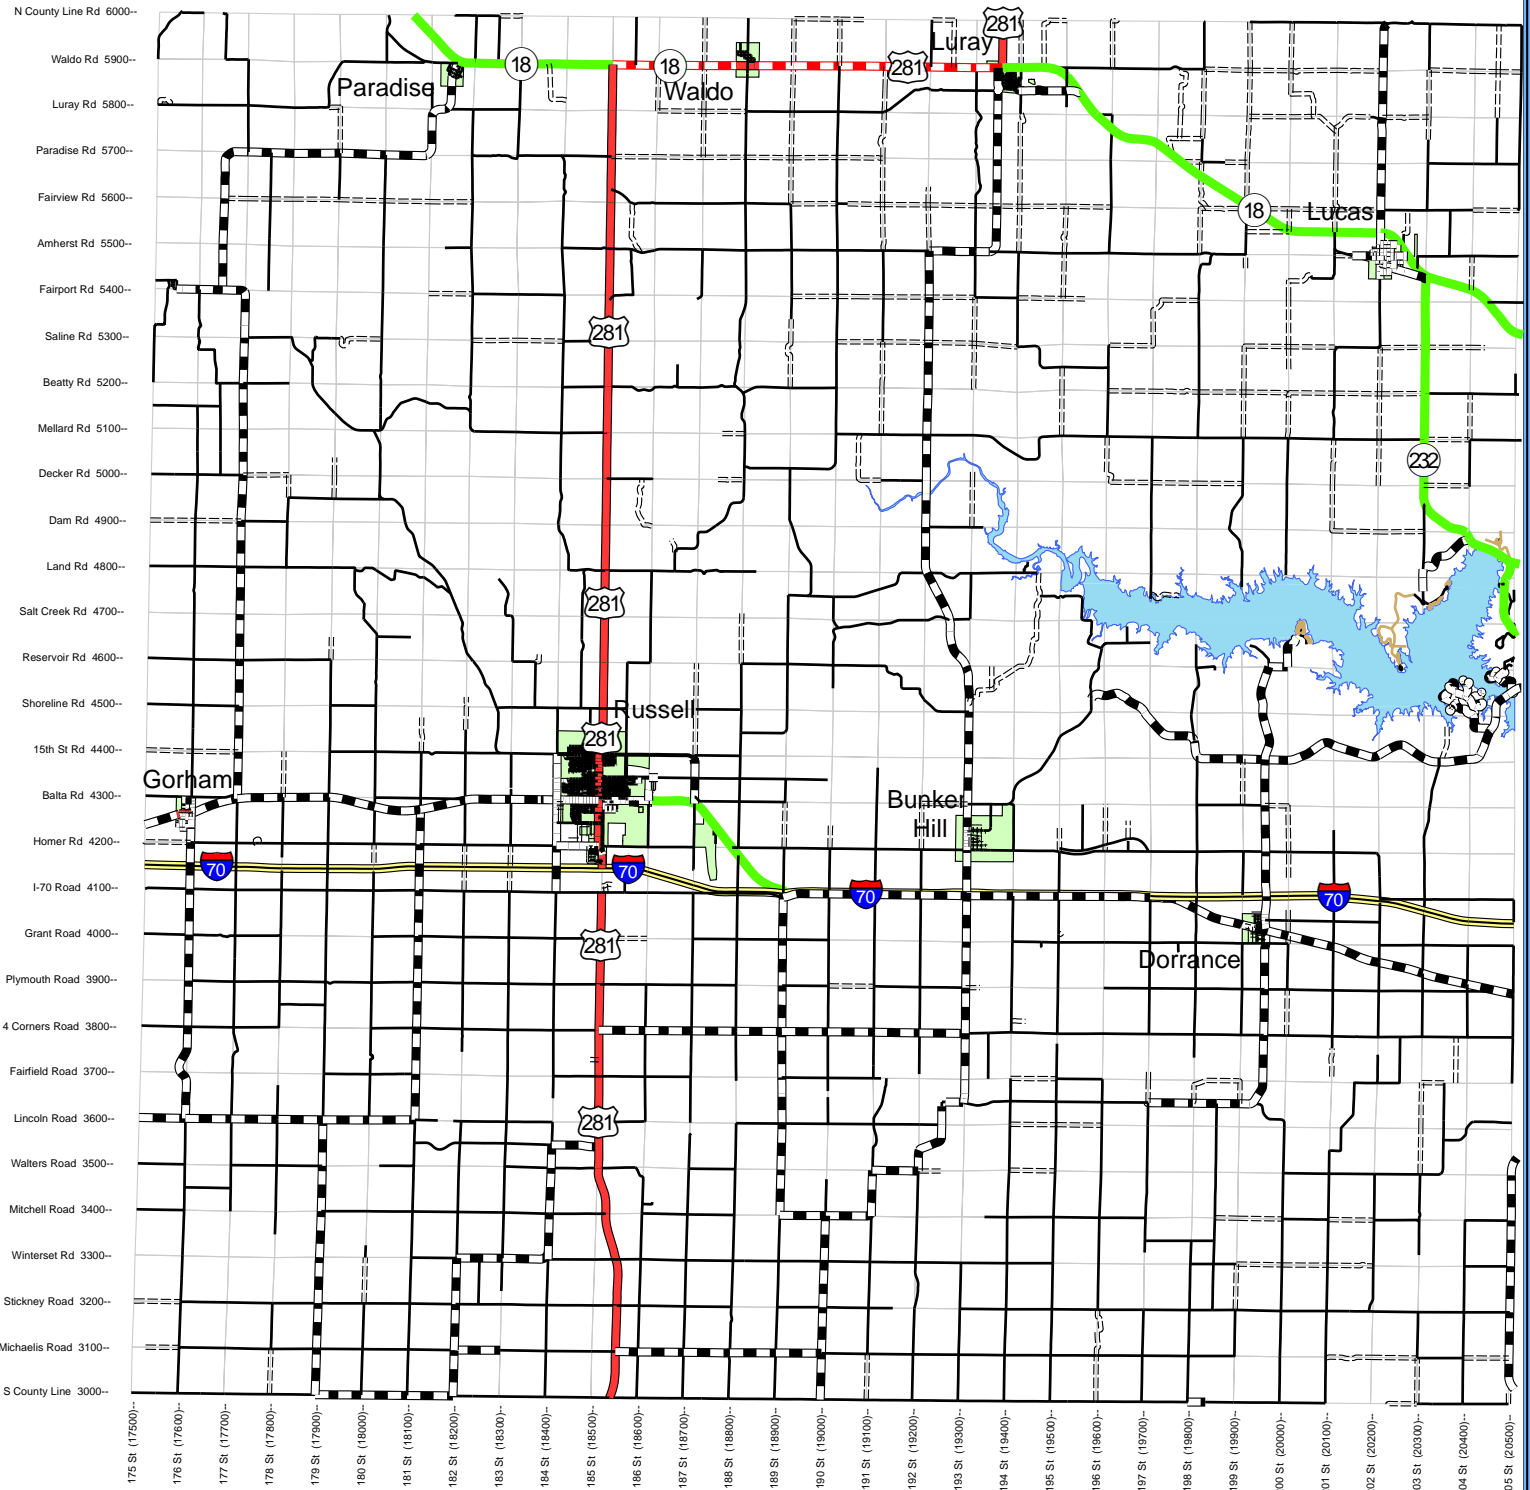

# Russell County, Kansas

## Roads

- ACCESS RD
- IMPROVED RD
- STATE HWY
- BLACKTOP
- INTERSTATE
- UNIMPROVED RD
- FEDERAL HWY
- LAKE RD
- Section Lines
- FEDERAL-STATE HWY
- PAVED RD