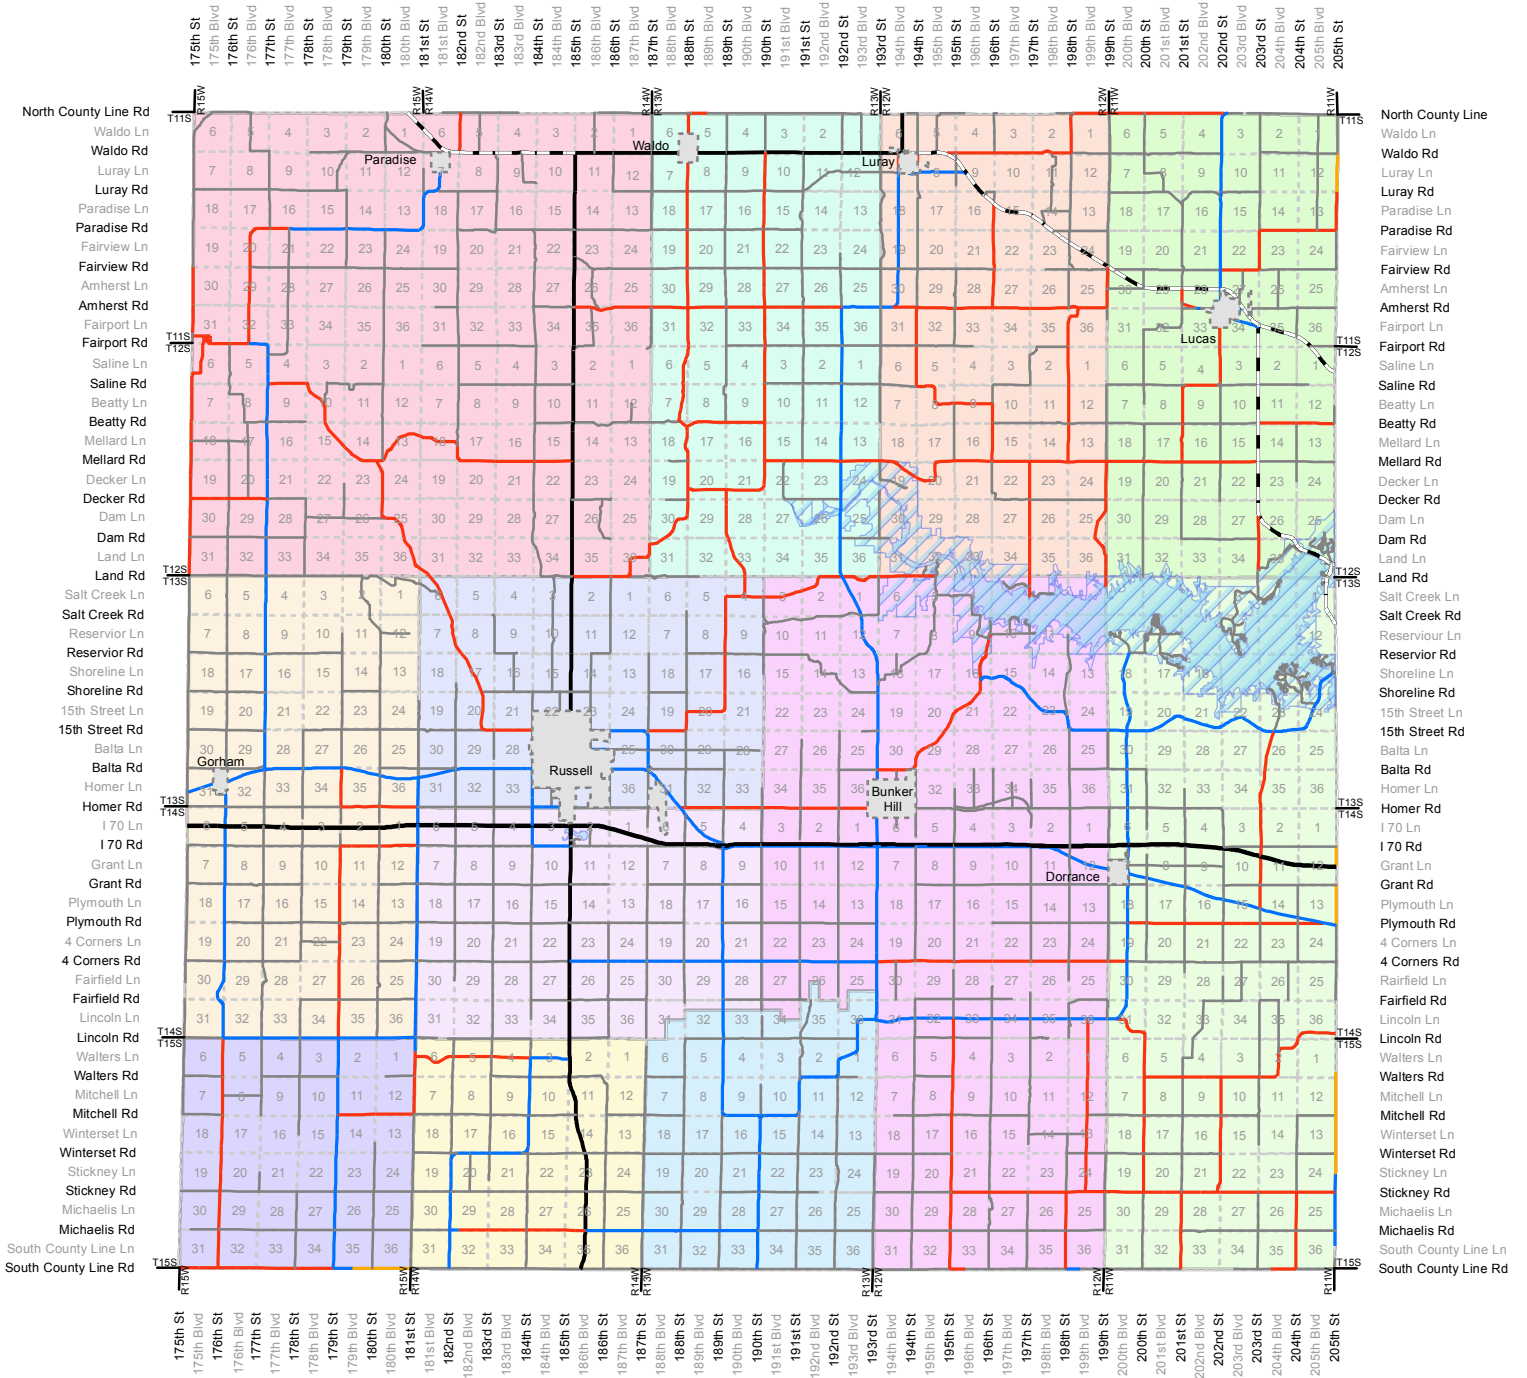

Russell County KS Political Townships, 2016

Political Townships

- Big Creek Township
- Center Township
- Fairfield Township
- Fairview Township
- Grant Township
- Lincoln Township
- Luray Township
- Paradise Township
- Plymouth Township
- Russell Township
- Waldo Township
- Winterset Township

- Fed-St Hwy
- State Hwy
- Asphalt Road
- Gravel Road
- Other Roads
- Adj County Maintained Road
- Municipal Boundary
- Corps Property
- Lake
- Section Line
- Political Township Boundary

Contact: Russell County GIS Dept
 Phone: (785) 650-4212
 Email: rscogis@gmail.com

It is understood that while the Russell County GIS Department has no indication or reason to believe that there are inaccuracies in the information incorporated in this map, Russell County GIS Department personnel make no warranty or representation, either express or implied, with respect to the information or data displayed. Property boundary lines were created for taxation purposes only, and are not intended to be used in place of a legal survey.