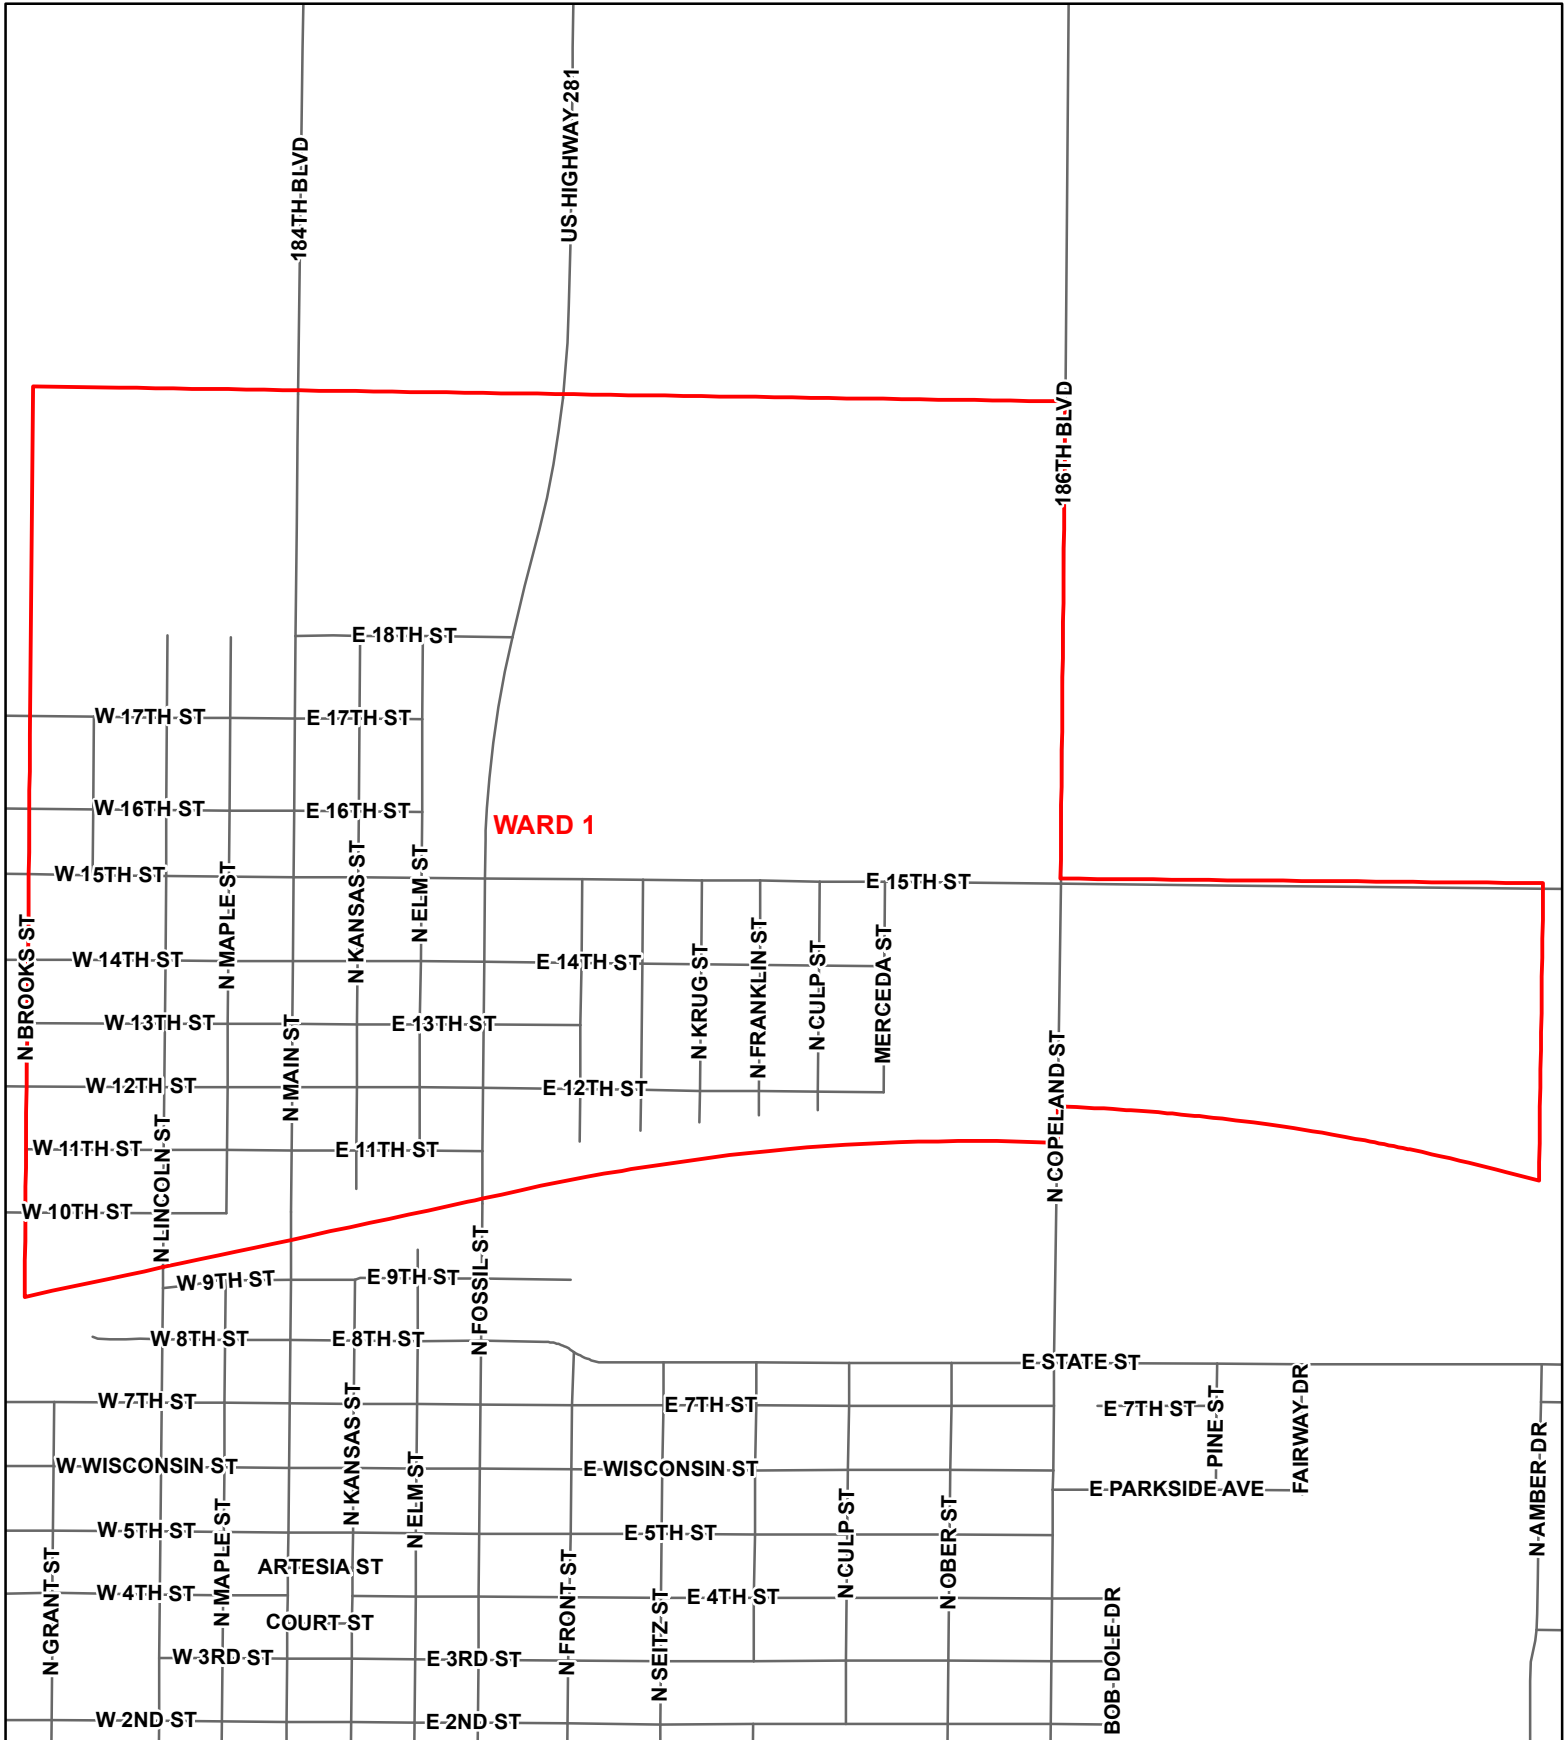

Ward #1, Russell Kansas

Contact: Russell County GIS Dept
 (785) 650-4212 rscogis@gmail.com
 Data Source for Wards: City of Russell
 Created on: 1/25/16

It is understood that while the Russell County GIS Department has no indication or reason to believe that there are inaccuracies in the information incorporated in this map, Russell County GIS Department personnel make no warranty or representation, either express or implied, with respect to the information or data displayed. Property boundary lines were created for taxation purposes only, and are not intended to be used in place of a legal survey.