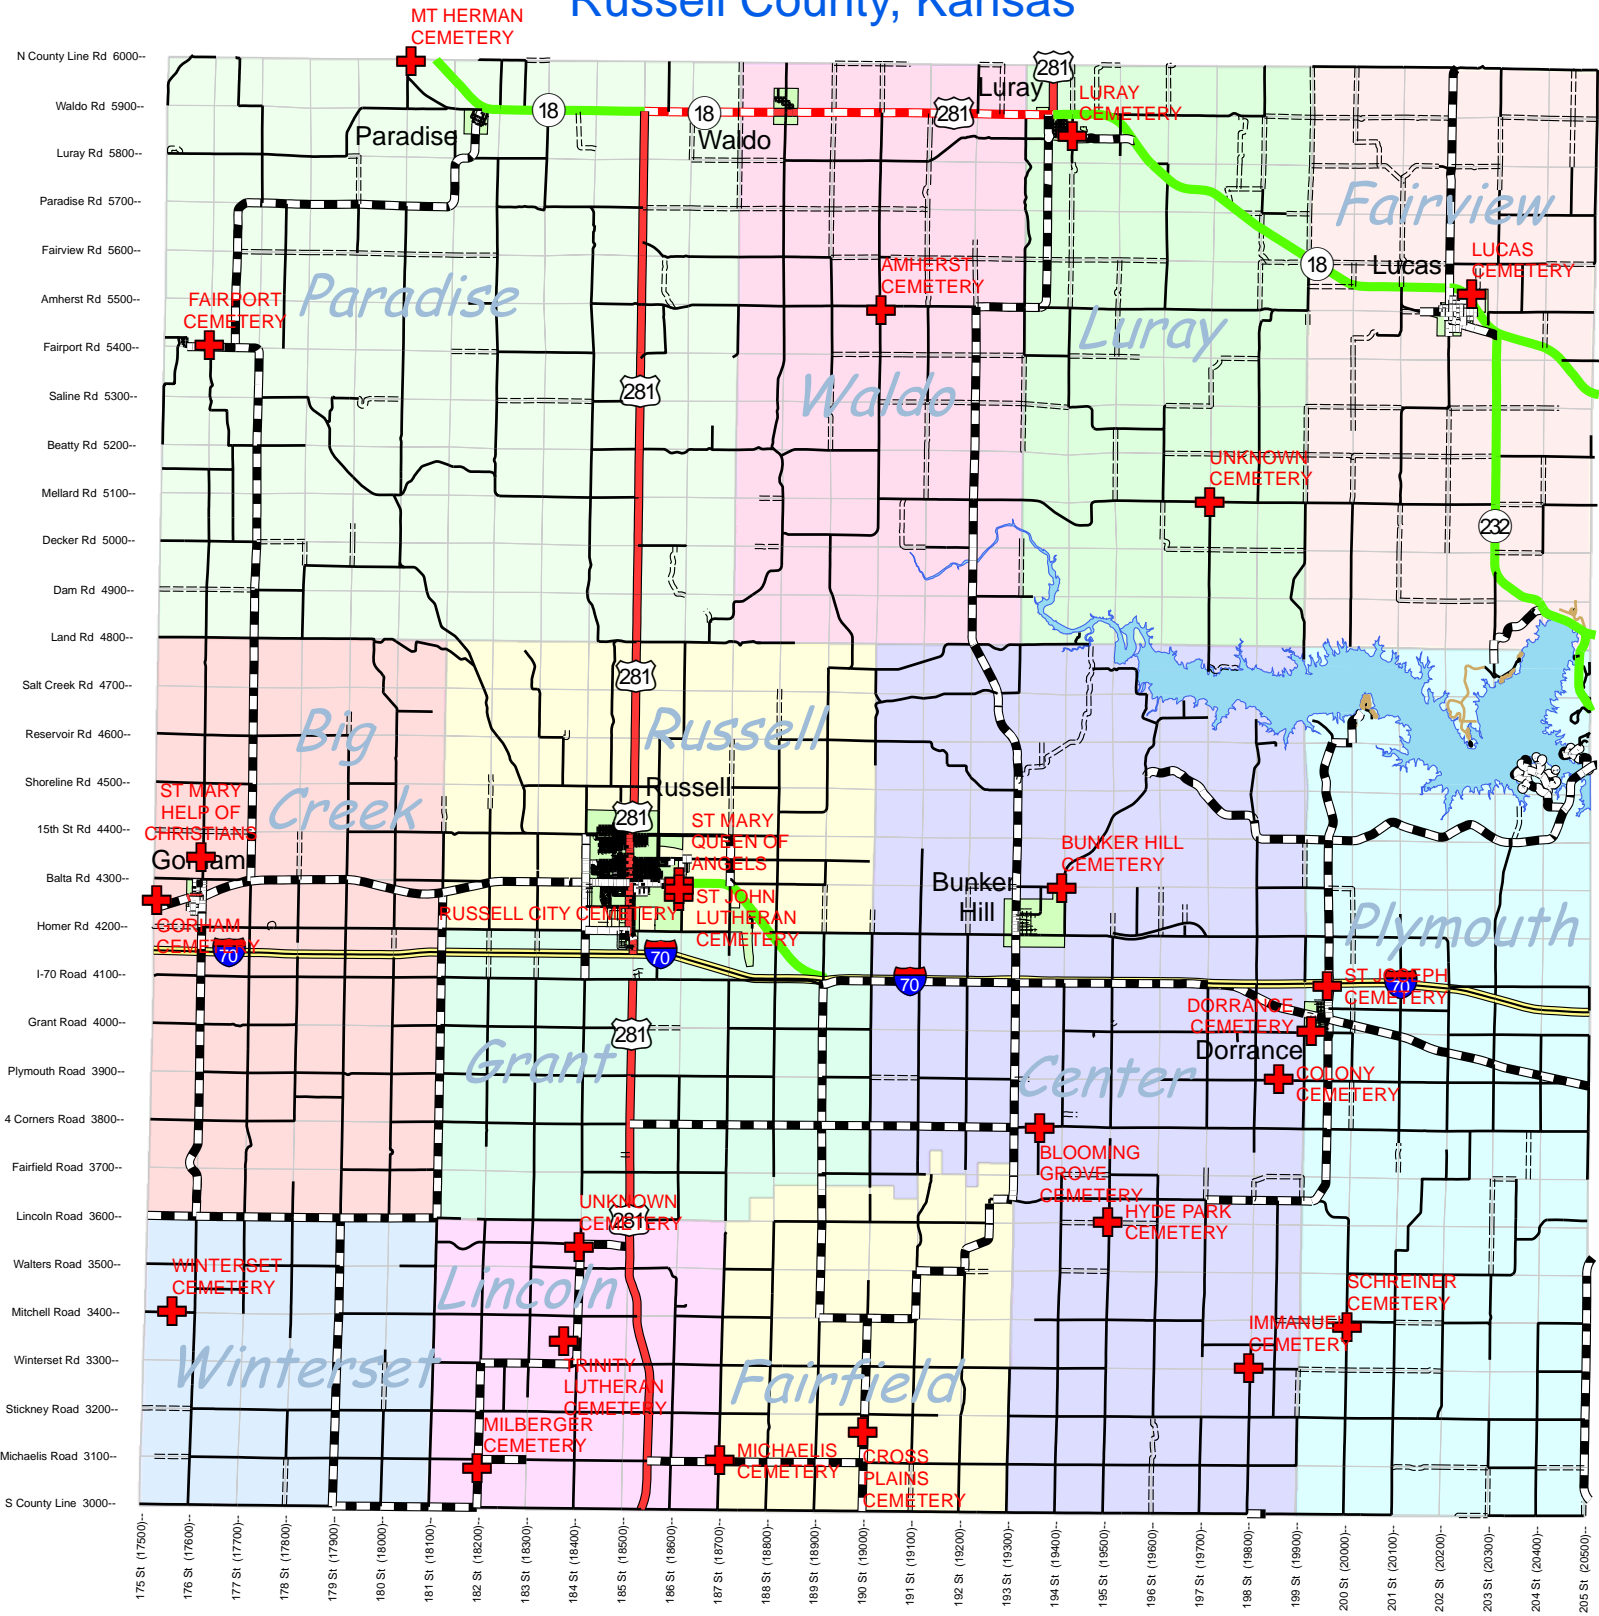

# Cemeteries of Russell County, Kansas

- Roads**
- + cemeteries
  - ACCESS RD
  - BLACKTOP
  - FEDERAL HIGHWAY
  - FEDERAL-STATE HWY
  - IMPROVED RD
  - INTERSTATE
  - LAKE RD
  - PAVED RD
  - STATE HIGHWAY
  - UNIMPROVED RD
  - Section Lines